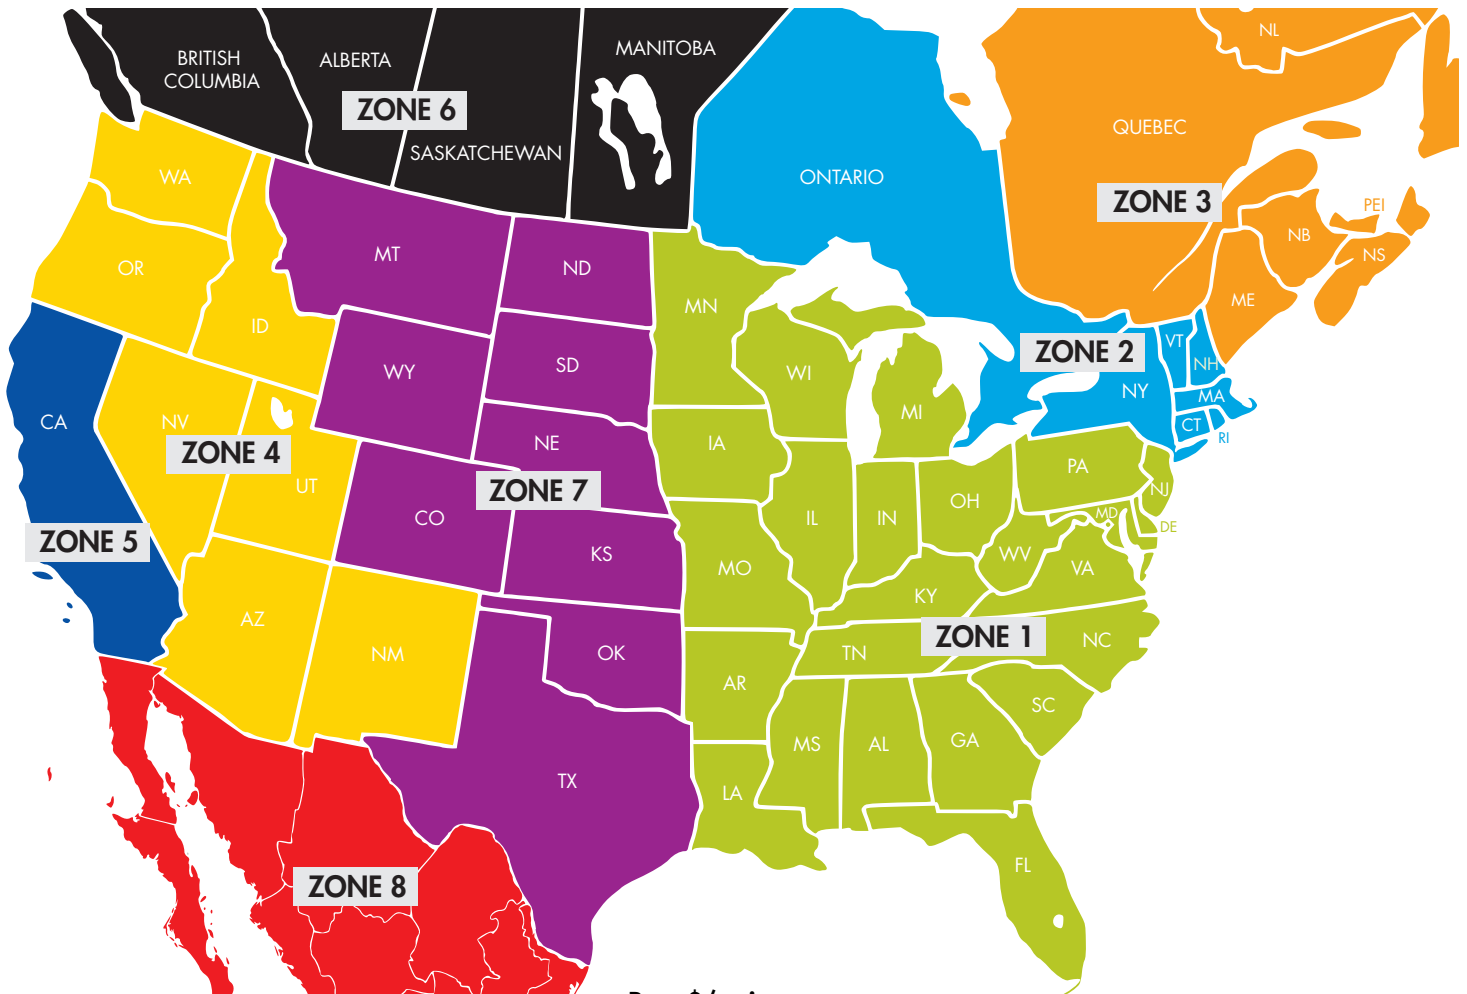

UPM RAFLATAC ZONE FREIGHT MAP

Rate \$/msi
Destination Zone

Origin Zone	1	2	3	4	5	6	7	8
1	0.0083	0.0101	0.0148	0.0126	0.0176	0.0192	0.0101	0.0331
2	0.0226	0.0132	0.0176	0.0386	0.0441	0.0321	0.0260	0.0551
3	N/A	N/A	N/A	N/A	N/A	N/A	N/A	N/A
4	N/A	N/A	N/A	0.0126	0.0101	0.0140	0.0154	N/A
5	0.0176	0.0176	0.0176	0.0126	0.0101	0.0140	0.0154	0.0441
6	0.0260	0.0260	0.0260	0.0158	0.0181	0.0132	0.0165	0.0551
7	0.0101	0.0155	0.0155	0.0101	0.0165	0.0193	0.0083	0.0331
8	0.0551	0.0551	0.0551	0.0551	0.0551	0.0551	0.0551	TBD

For orders < 5,000 msi, a flat freight rate of \$75 will be applied to the order.

For orders ≥ 5,000 msi, the freight zone rates from the table will be applied per msi.

Important: If multiple orders are placed throughout the day, those orders are combined as long as they have the same delivery date and same delivery address.